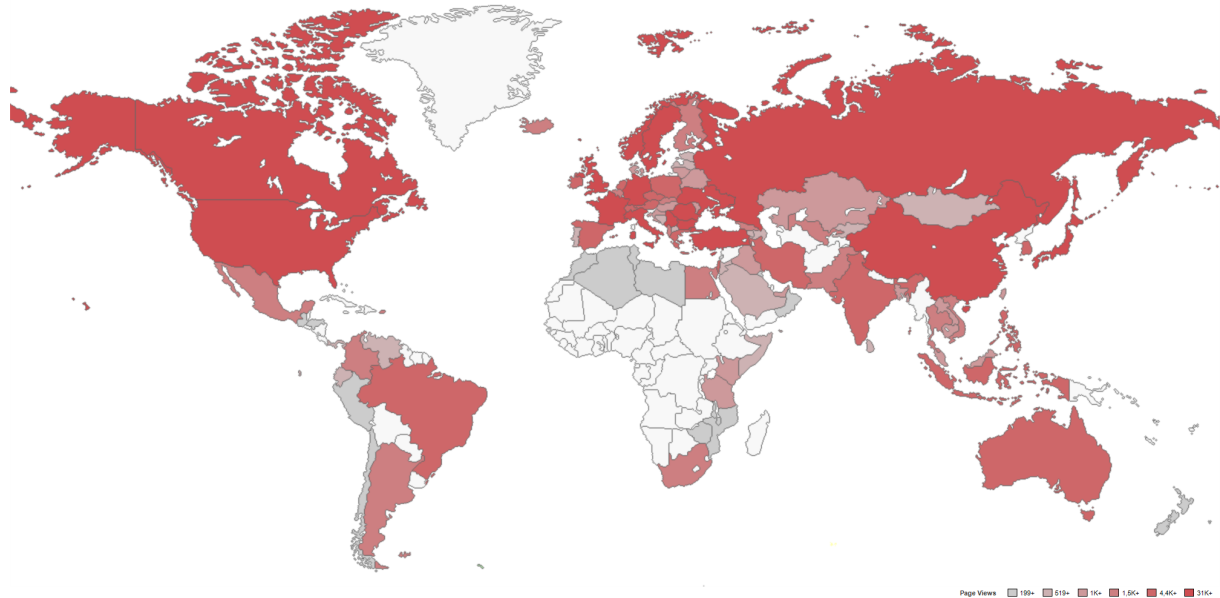

World Countries

prpchannel.com

01/01/2023 - 21/03/2024

World Countries

01/01/2023 - 21/03/2024

	Country	Page Views	Visits	Visitors	Hits	Bandwidth
1	United States	4.662.526	773.193	54.394	6.385.581	948.327,6 MB
2	Ukraine	501.712	433.398	2.053	595.217	12.651,7 MB
3	N/A	682.459	423.176	15.507	2.372.109	38.572,0 MB
4	China	3.442.703	412.349	15.955	8.921.093	83.322,0 MB
5	United Kingdom	7.769.165	292.246	3.813	8.043.044	117.599,2 MB
6	Russian Federation	279.967	143.729	5.363	780.410	31.450,5 MB
7	Italy	1.787.877	136.785	25.726	5.555.405	93.250,1 MB
8	Norway	210.681	114.214	470	571.024	24.171,5 MB
9	Canada	232.454	80.617	2.048	314.401	4.728,2 MB
10	Germany	241.552	69.367	4.057	516.251	31.732,8 MB
11	France	1.327.025	57.746	4.761	1.838.902	25.684,1 MB
12	Japan	52.982	49.356	9.751	742.453	8.296,9 MB
13	Turkey	31.551	28.538	1.144	78.655	2.971,9 MB
14	Austria	16.145	14.612	520	50.109	899,4 MB